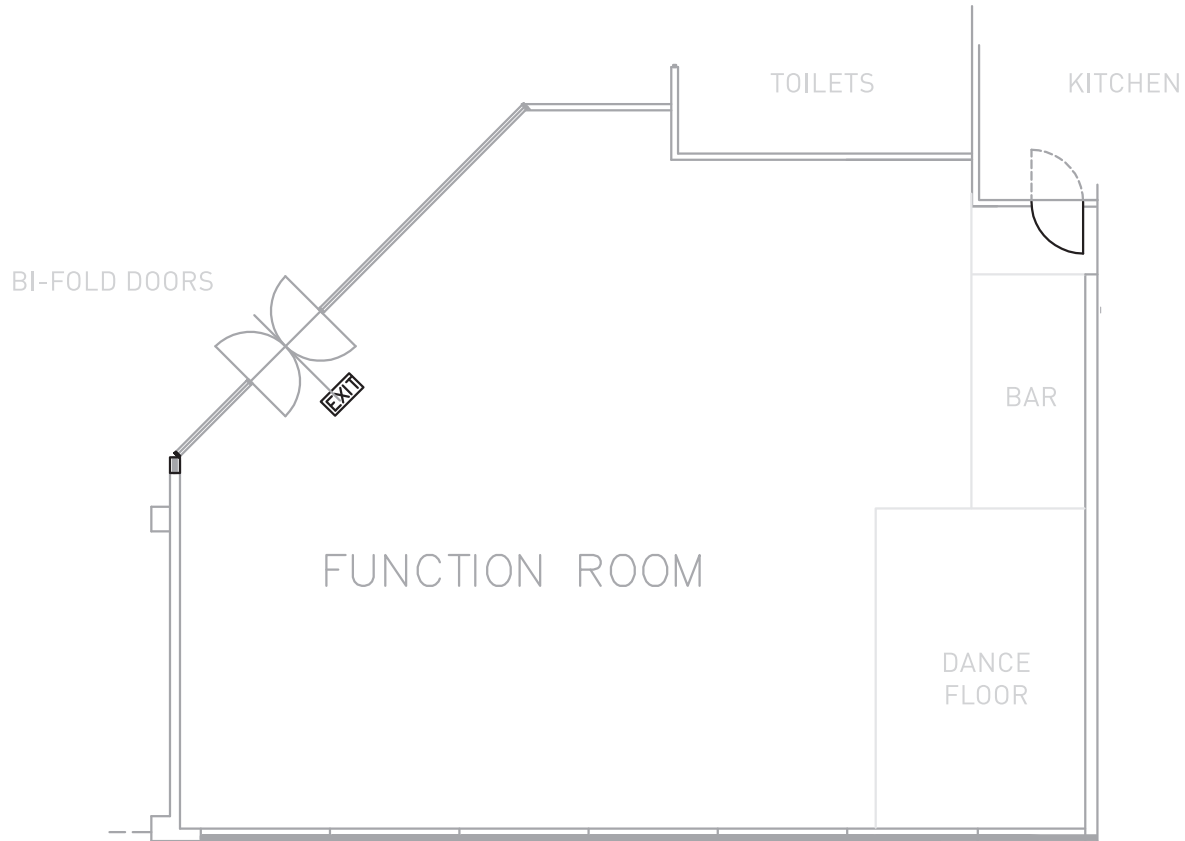

SANDGATE ROOM

CAPACITY: 120 GUESTS SEATED | 180 GUESTS STANDING

THE FULL MOON HOTEL
On Bramble Bay

118 Eagle Terrace, Sandgate. Telephone 07 3869 0544
www.fullmoonhotel.com.au